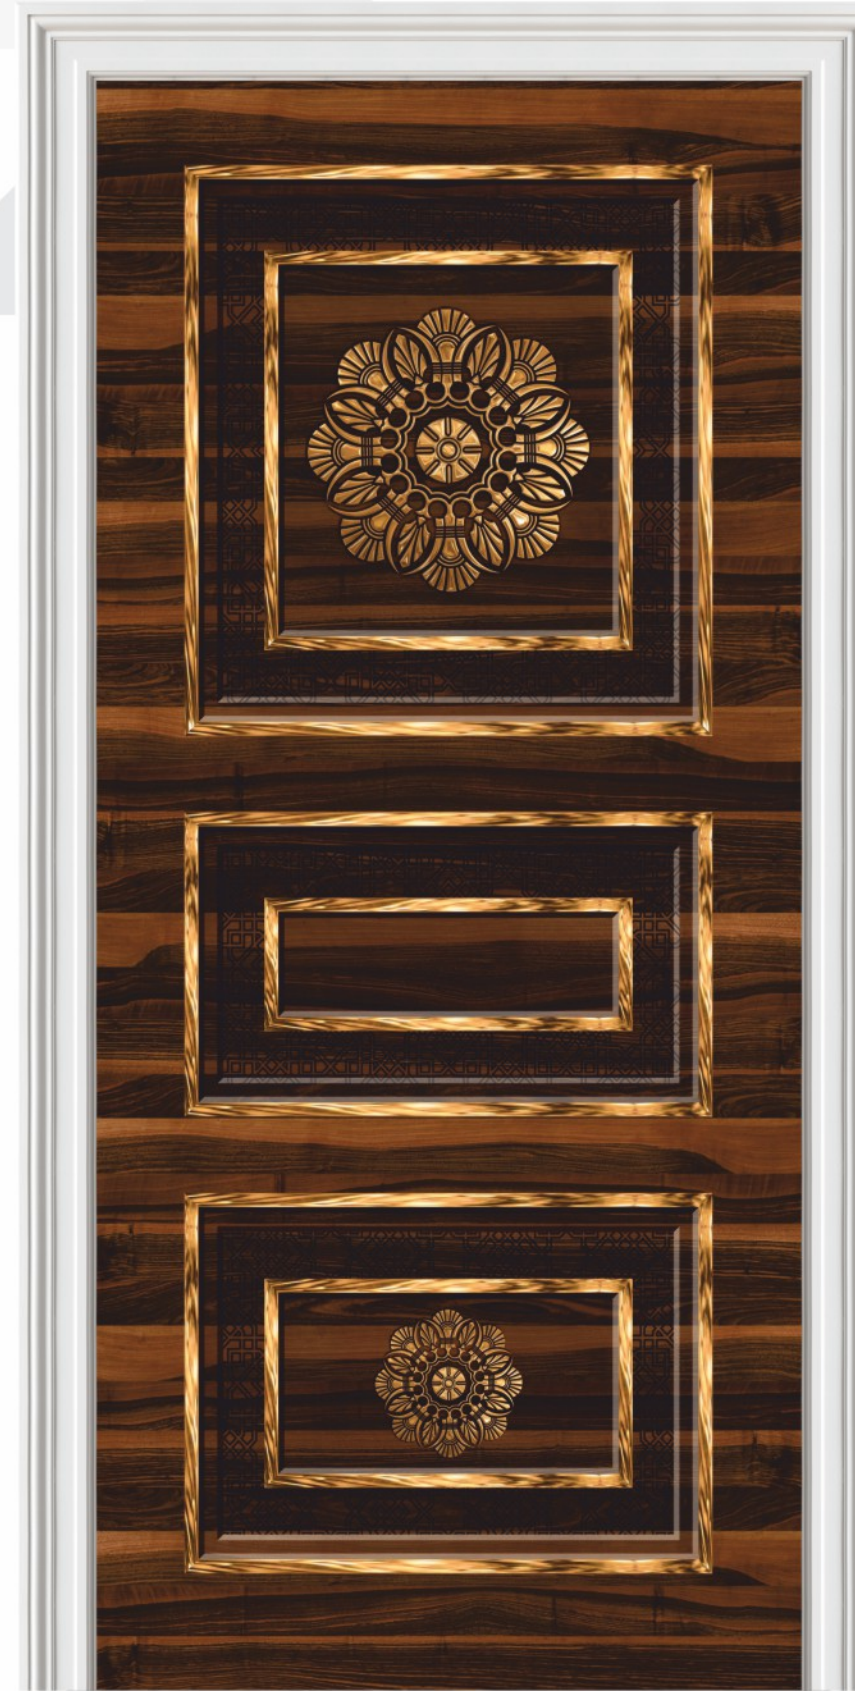

ELEGANCE

DG-1534
7'x3.25' / 8'x4'