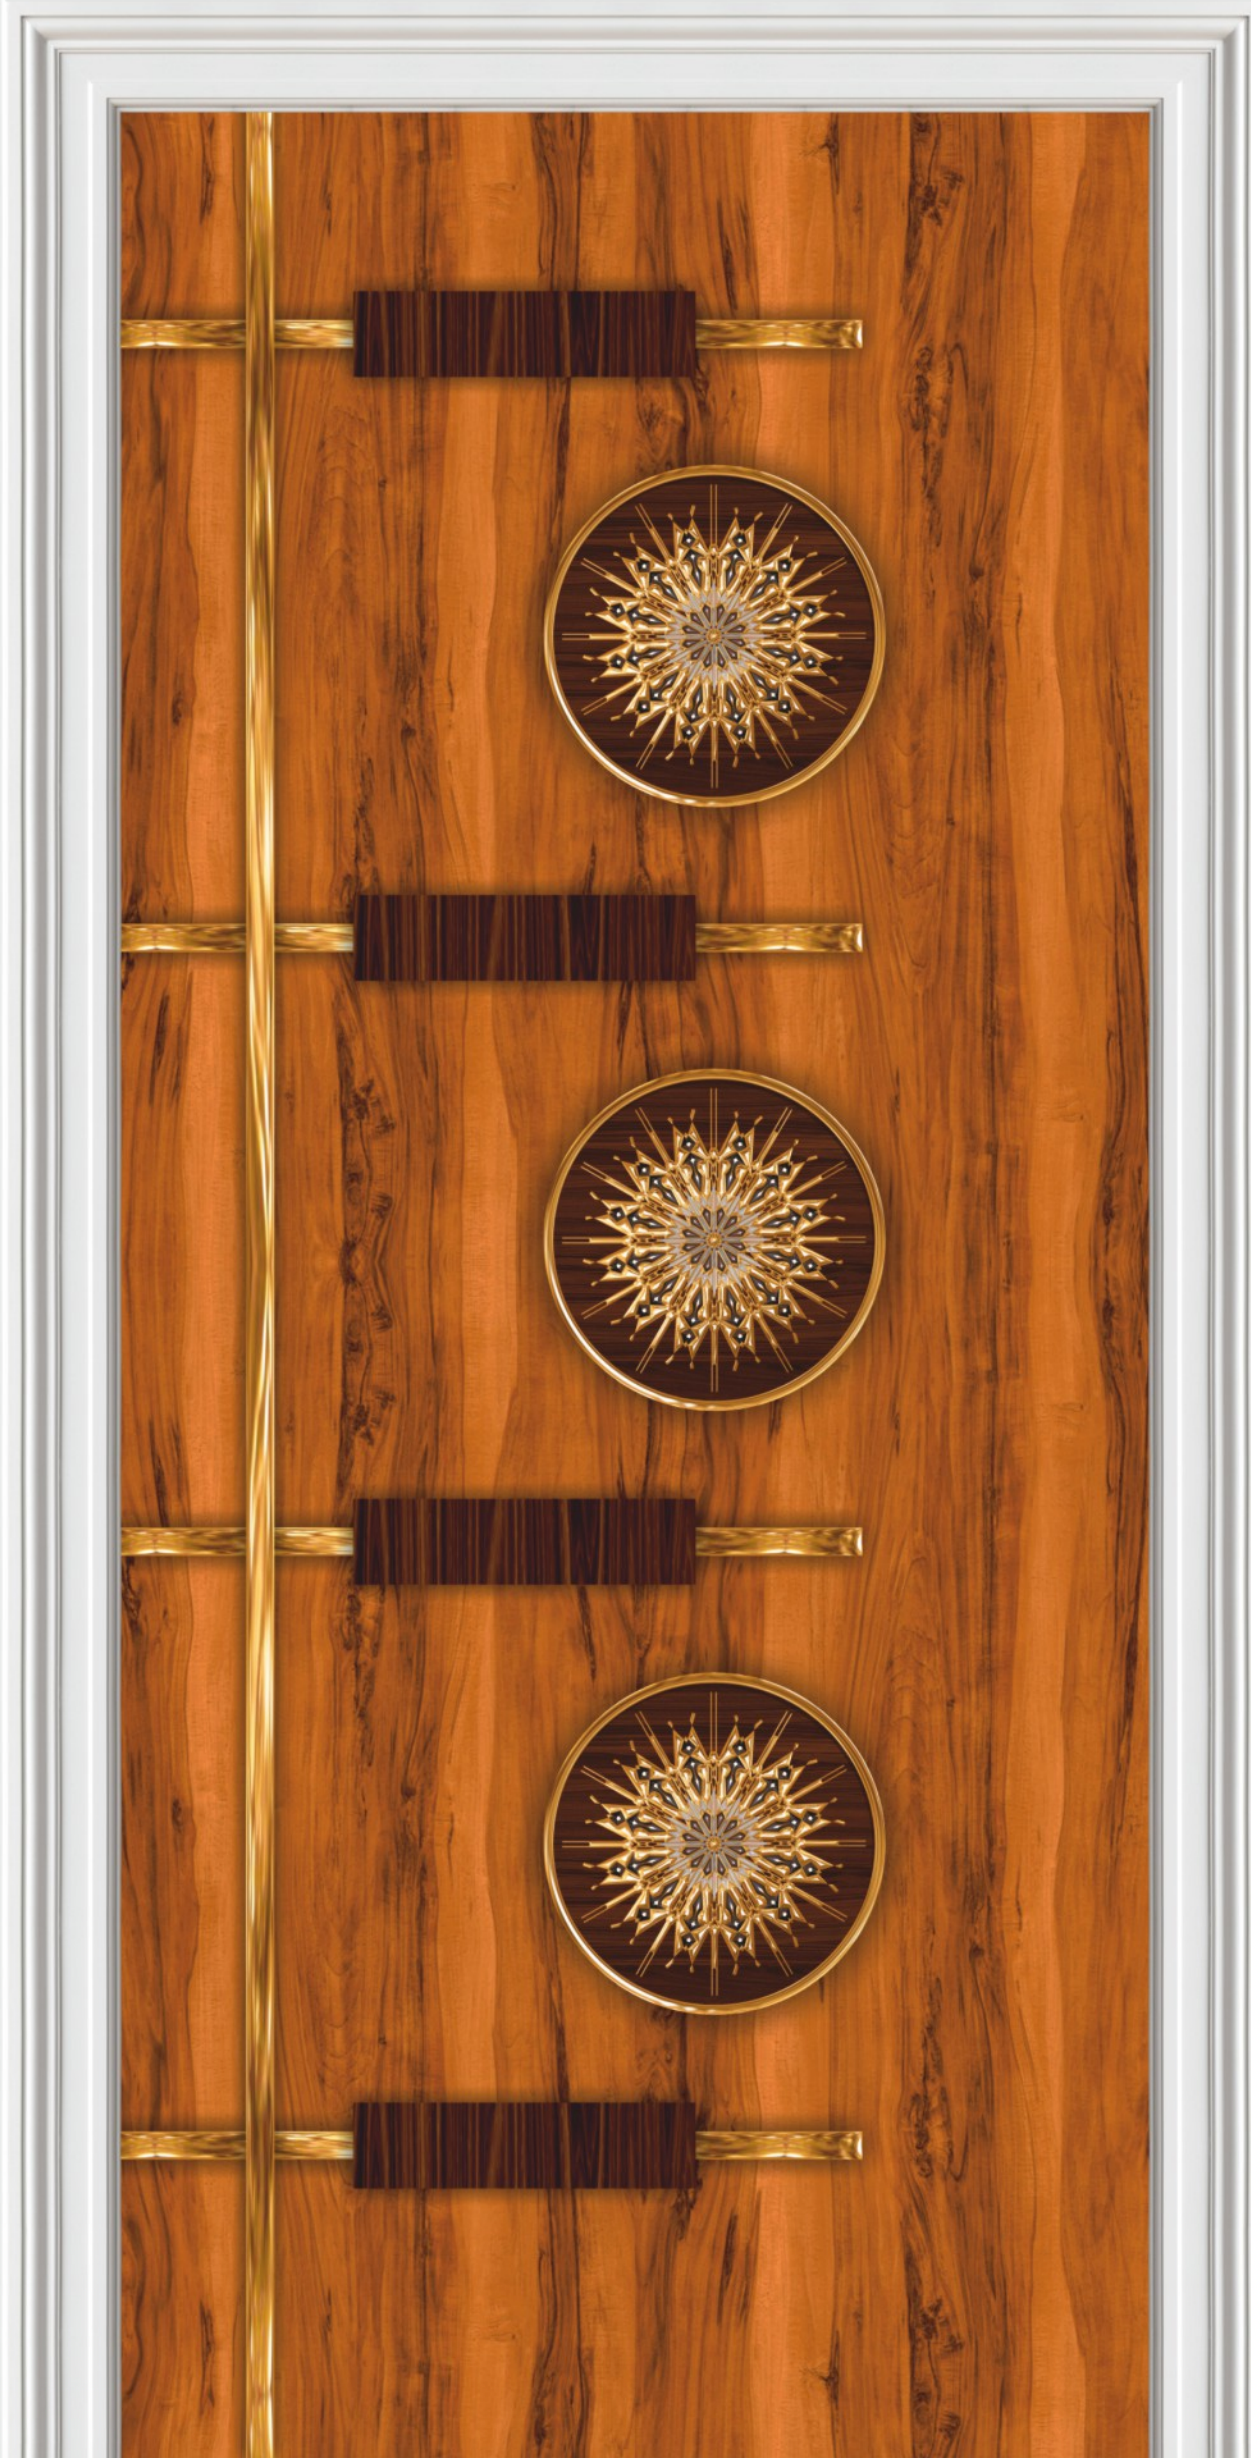

Supreme Fashion

DG-1531
7'x3.25' / 8'x4'

DG-1531 | HG★
7'x3.25' / 8'x4'

E L E G A N C E

ELEGANCE

DG-1532
7'x3.25' / 8'x4'

Grizzly
Love

DG-1532 | HG★
7'x3.25' / 8'x4'