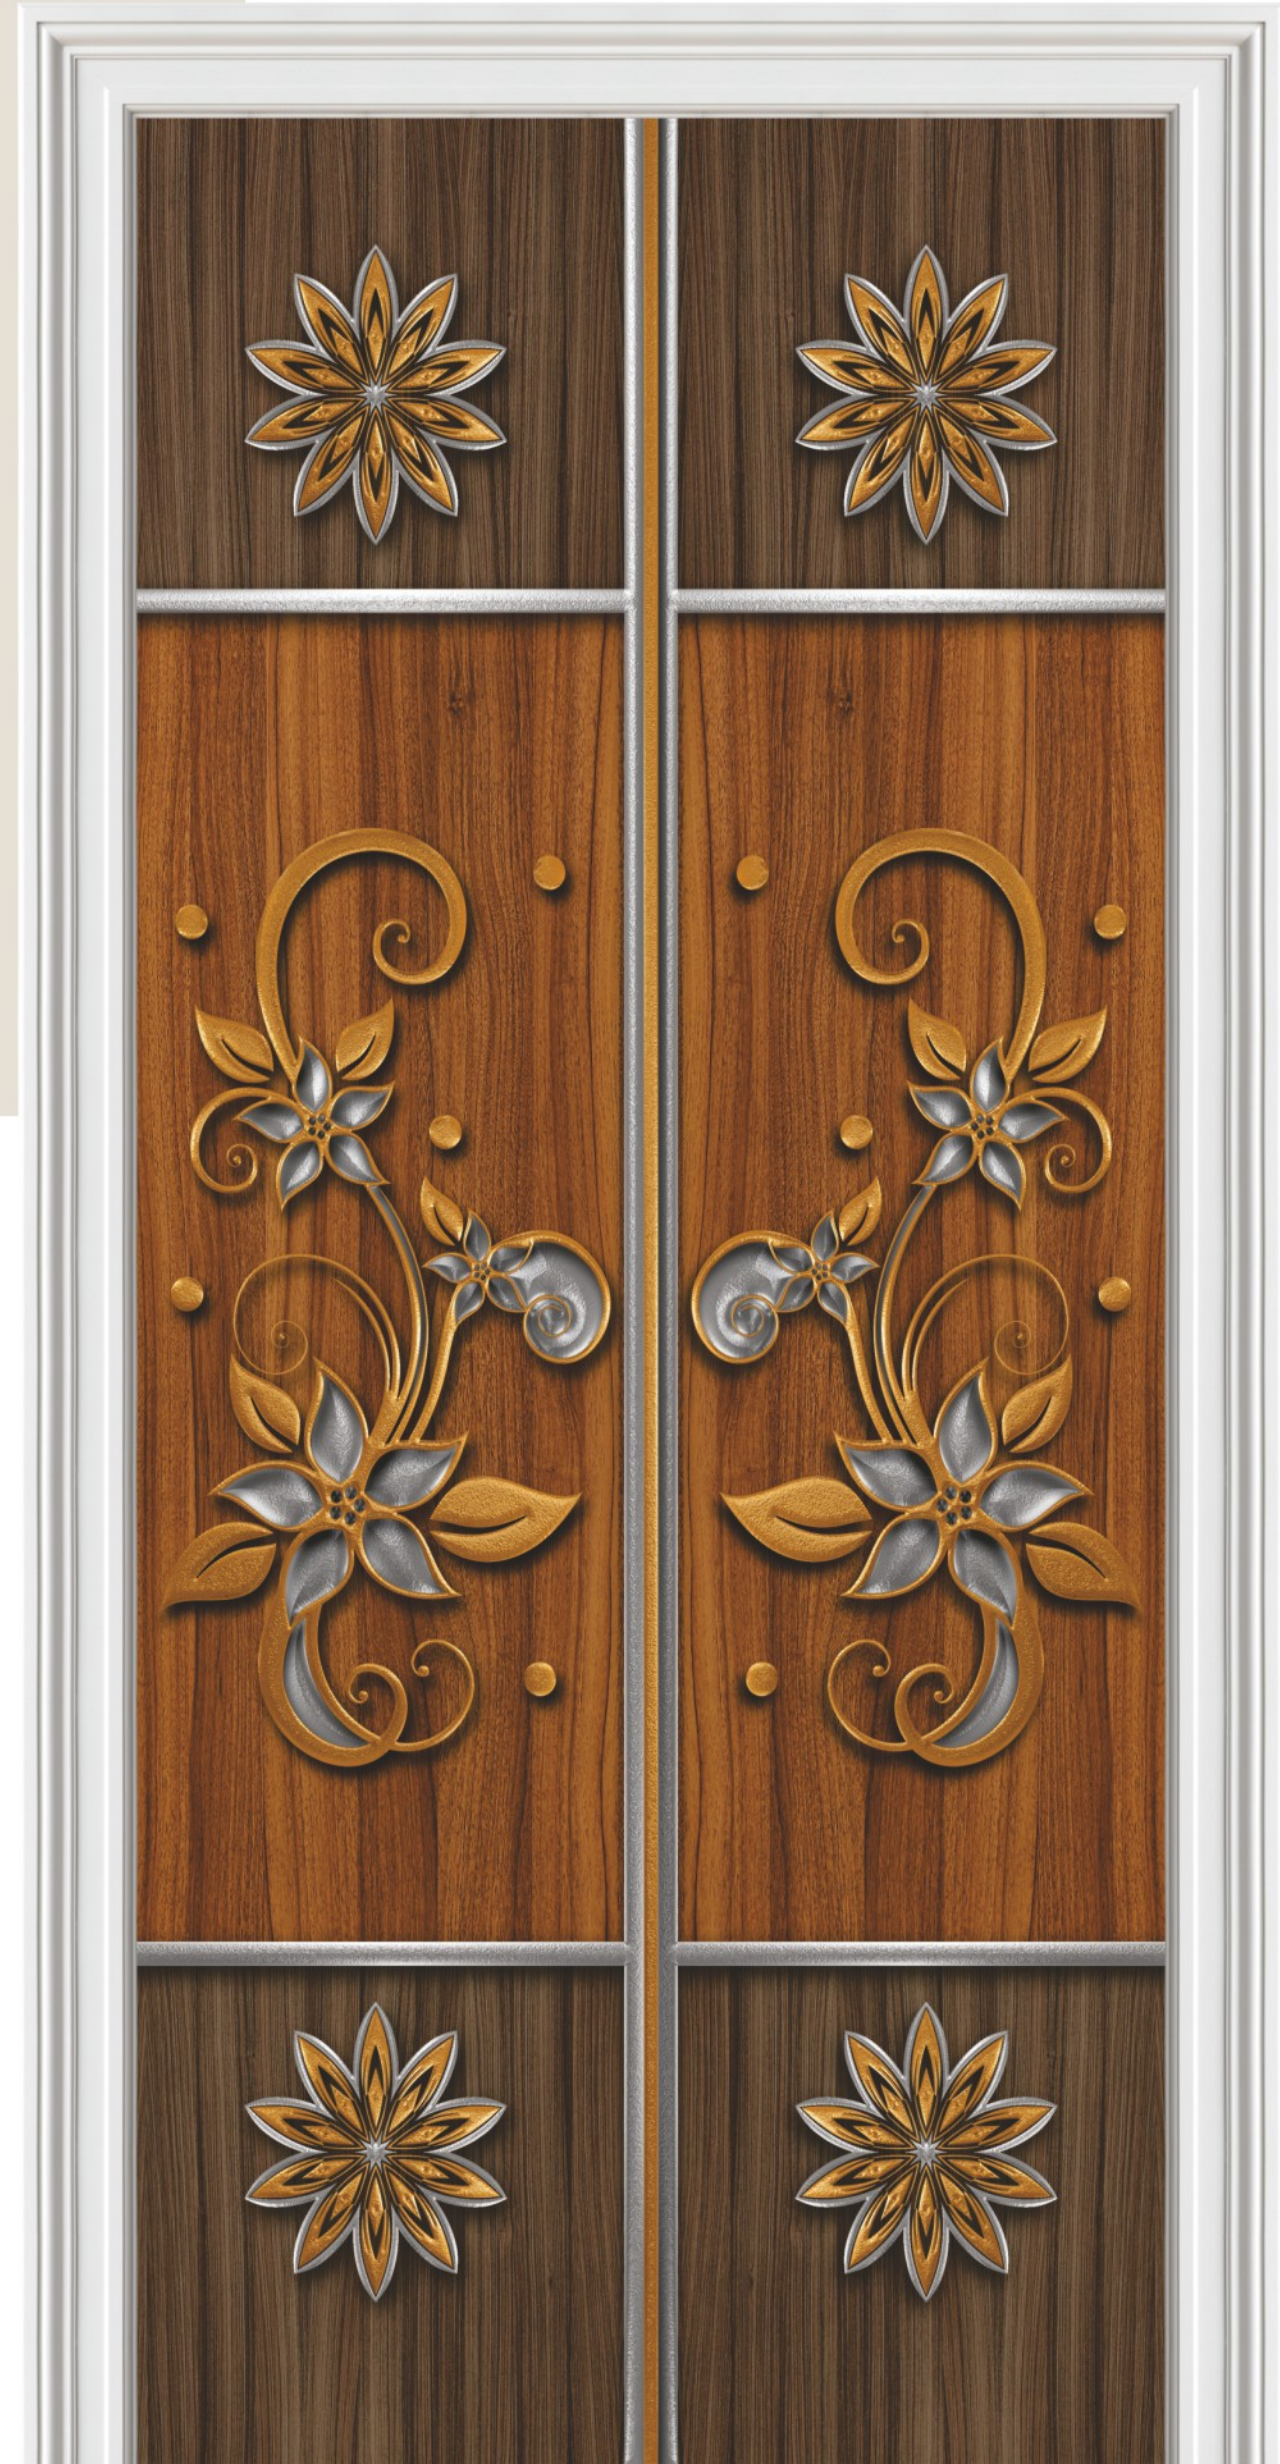

Elegant
Design

DG-1540
7'x3.25' / 8'x4'

ELEGANCE

DG-1541
7'x3.25' / 8'x4'

Look deep into nature, and then you will understand everything better.

Nature's Touch

DG-1542
7'x3.25' / 8'x4'

Whatever your mood, you always feel calm
and nice near nature.