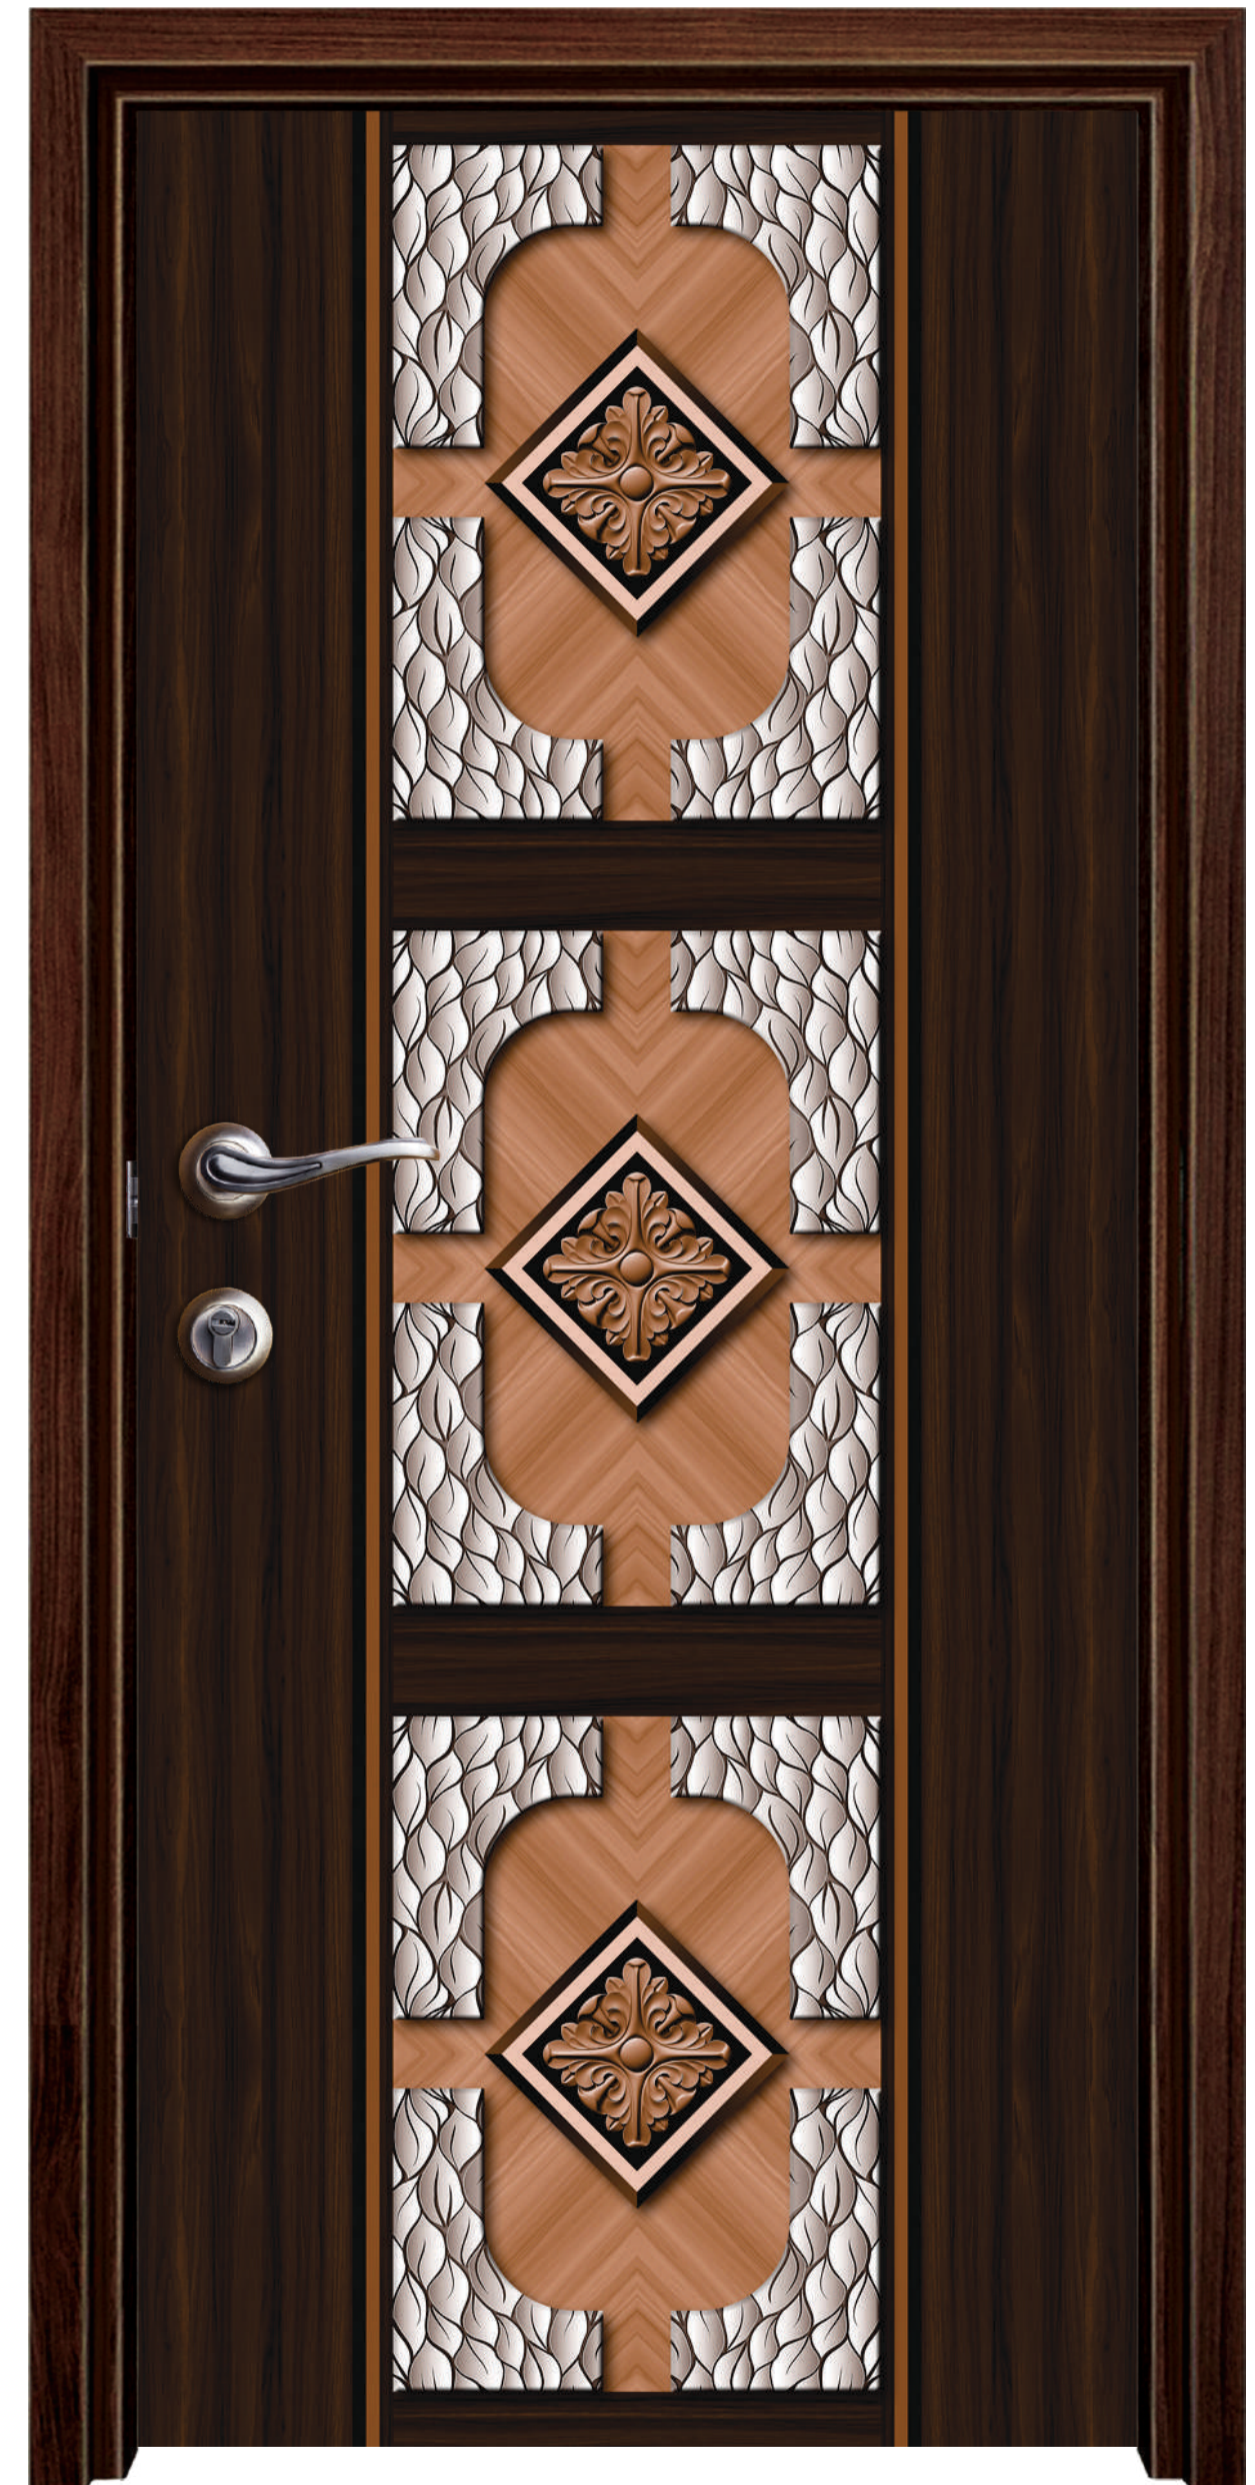

Carpenter Friendly

Anti Fungal & Bacteria

H - 38

8 Ft. x 4 Ft. / 7 Ft. x 3.25 Ft.

*Colours may vary due to printing limitation

H - 39

8 Ft. x 4 Ft. / 7 Ft. x 3.25 Ft.

*Colours may vary due to printing limitation