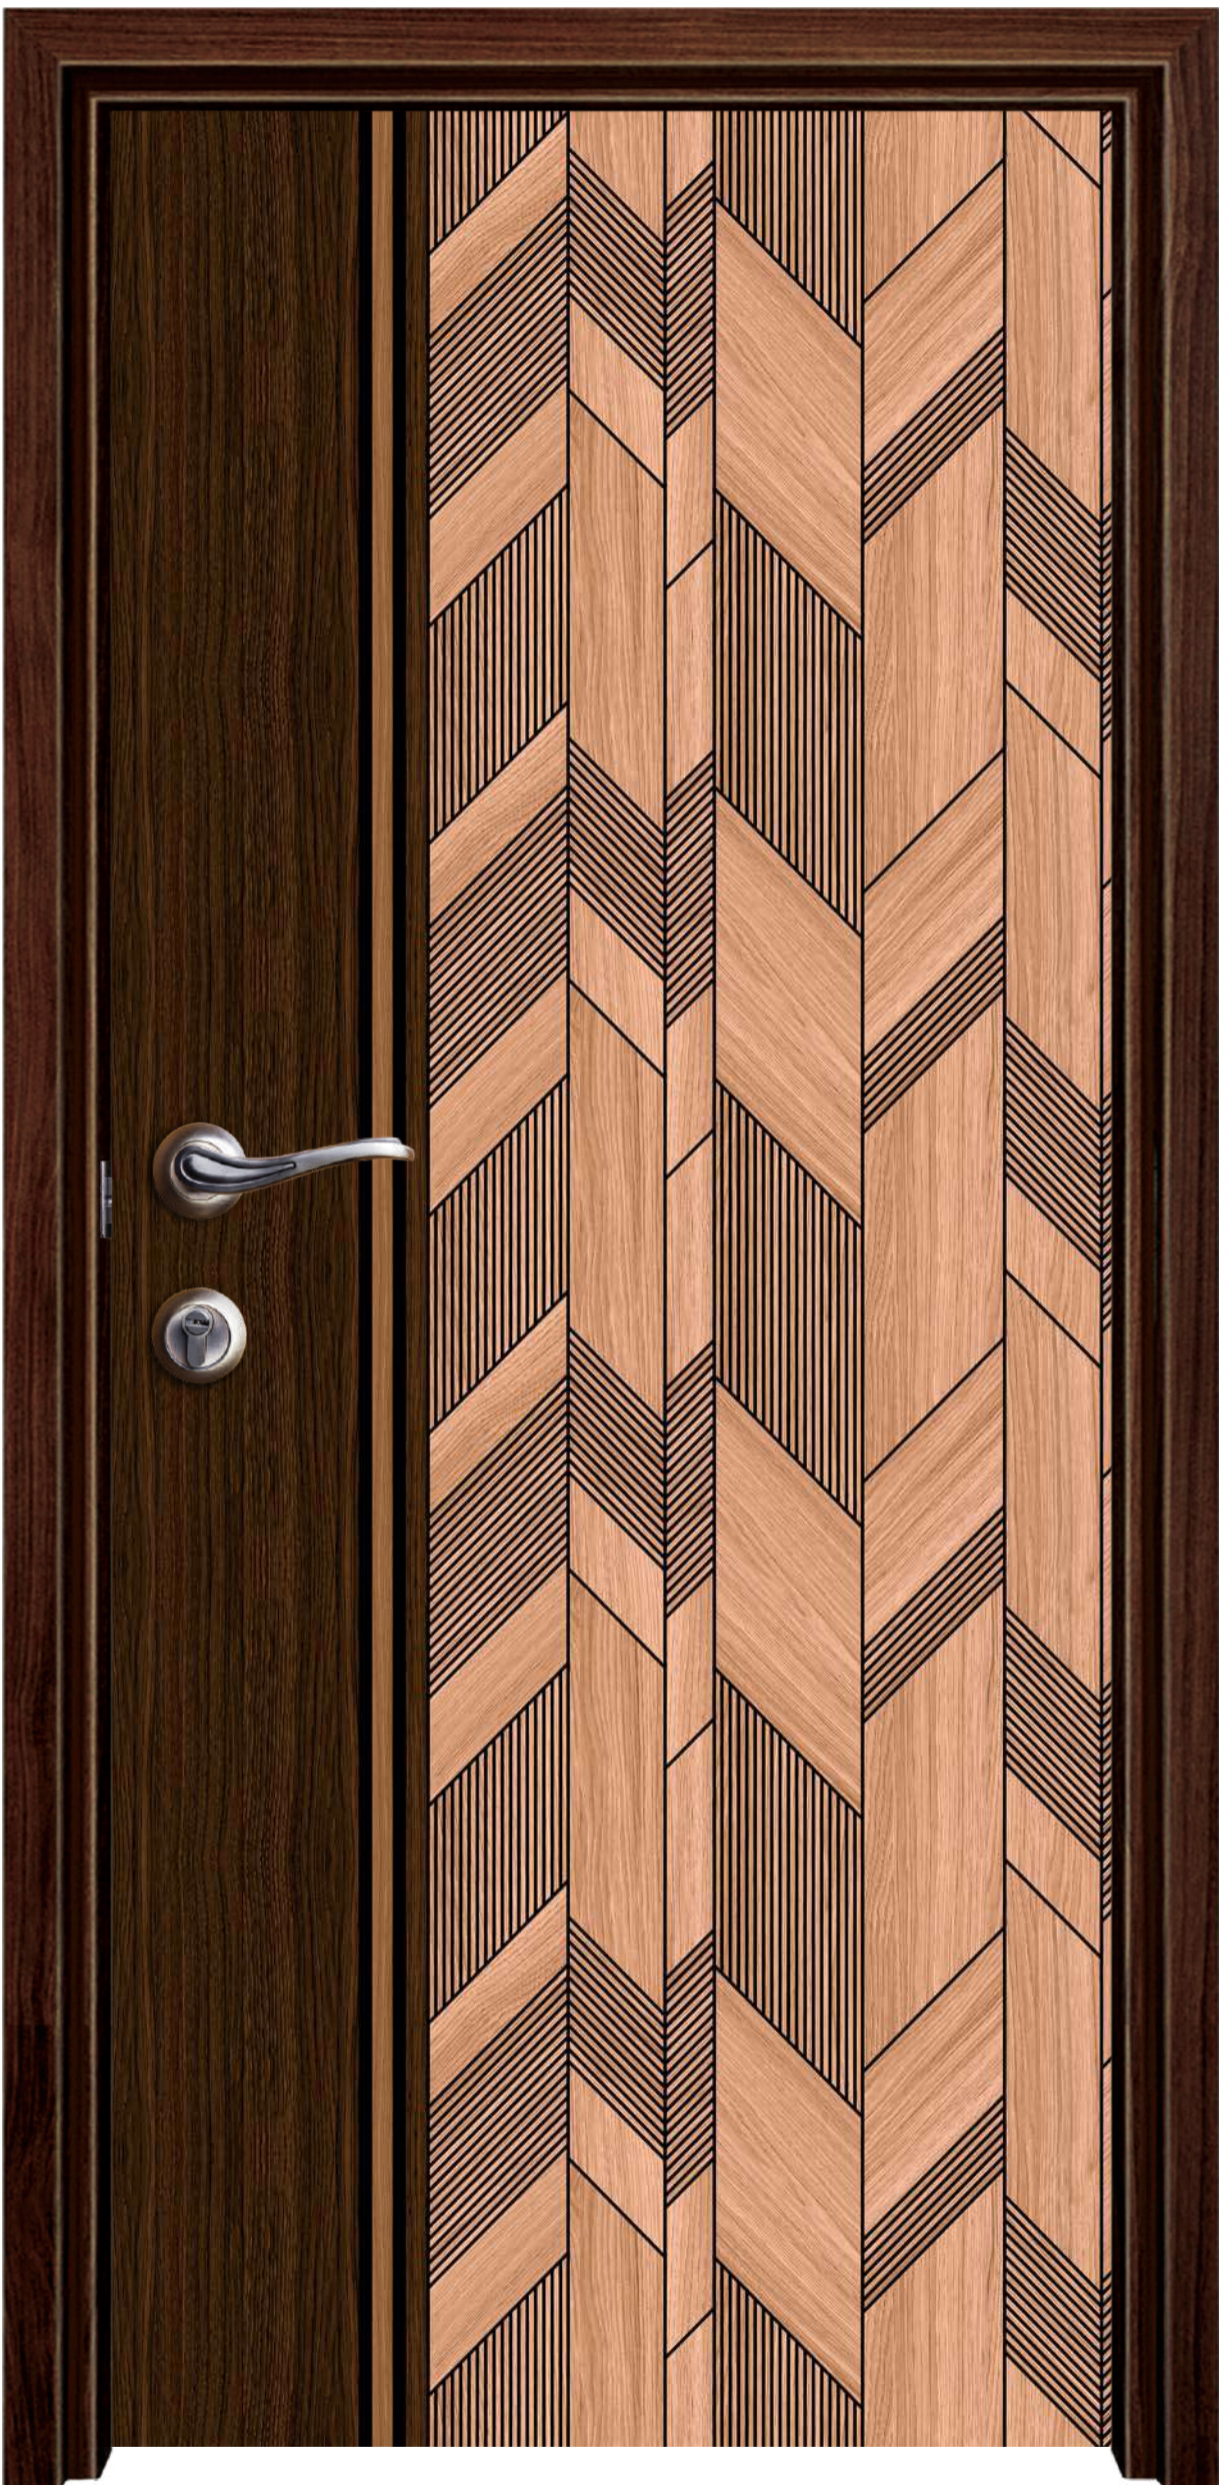

H - 63
8 Ft. x 4 Ft. / 7 Ft. x 3.25 Ft.

*Colours may vary due to printing limitation

Color Fitness

Wide Range

Carpenter Friendly

Anti Fungal & Bacteria