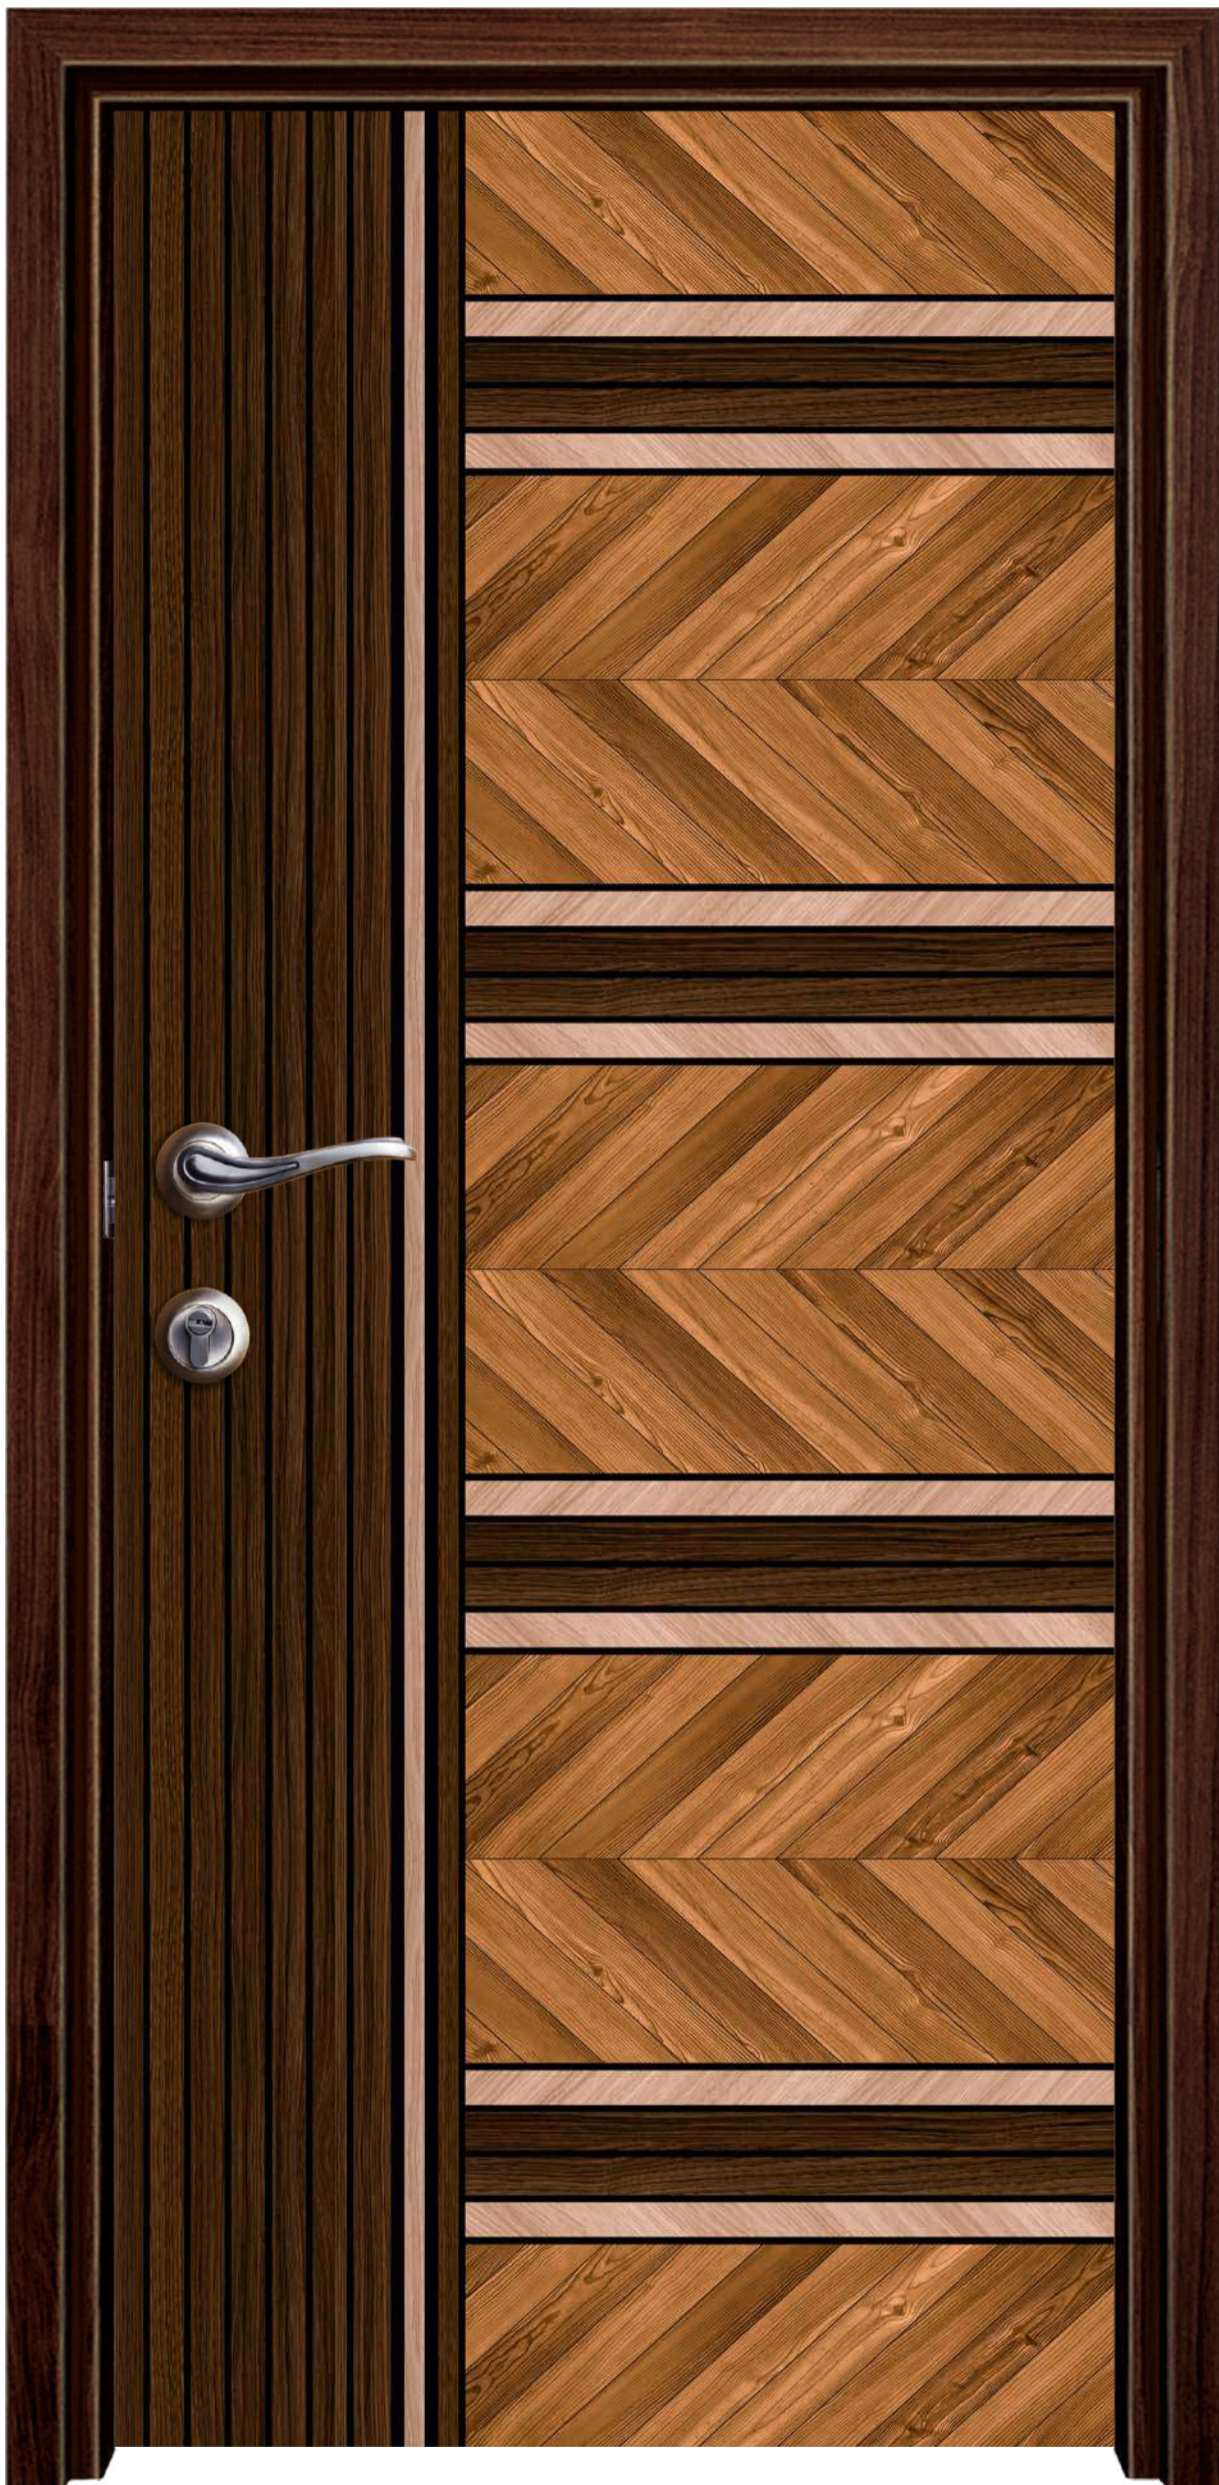

H - 65
8 Ft. x 4 Ft. / 7 Ft. x 3.25 Ft.

*Colours may vary due to printing limitation