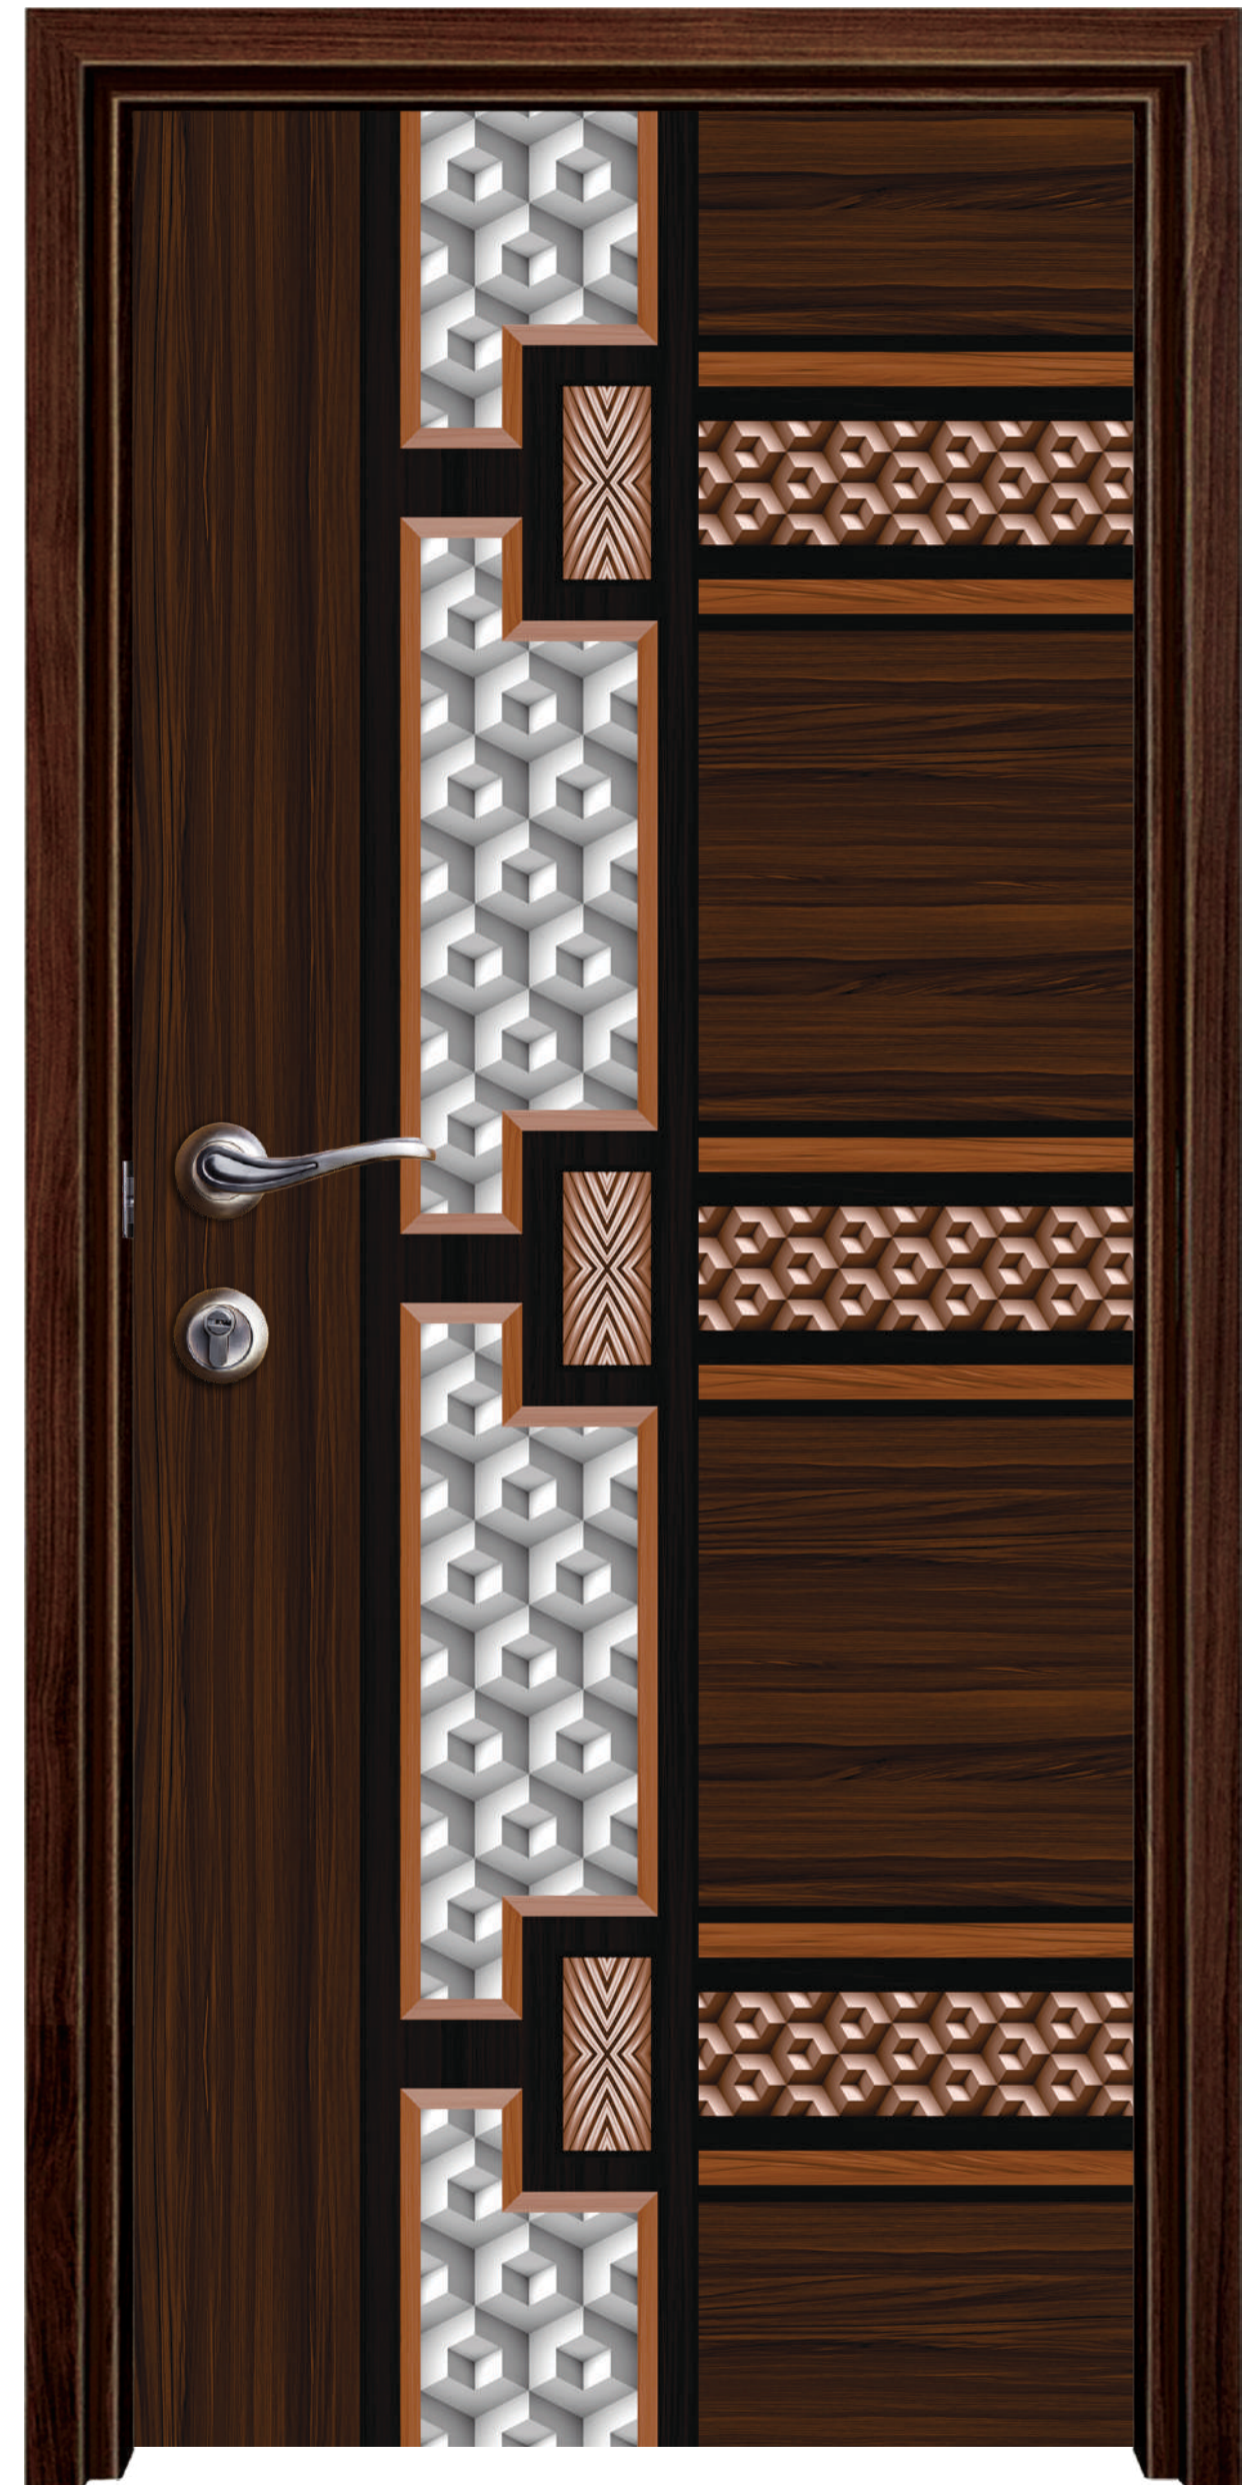

Color Fitness

Wide Range

Carpenter Friendly

Anti Fungal & Bacteria

H - 40

8 Ft. x 4 Ft. / 7 Ft. x 3.25 Ft.

*Colours may vary due to printing limitation

H - 41