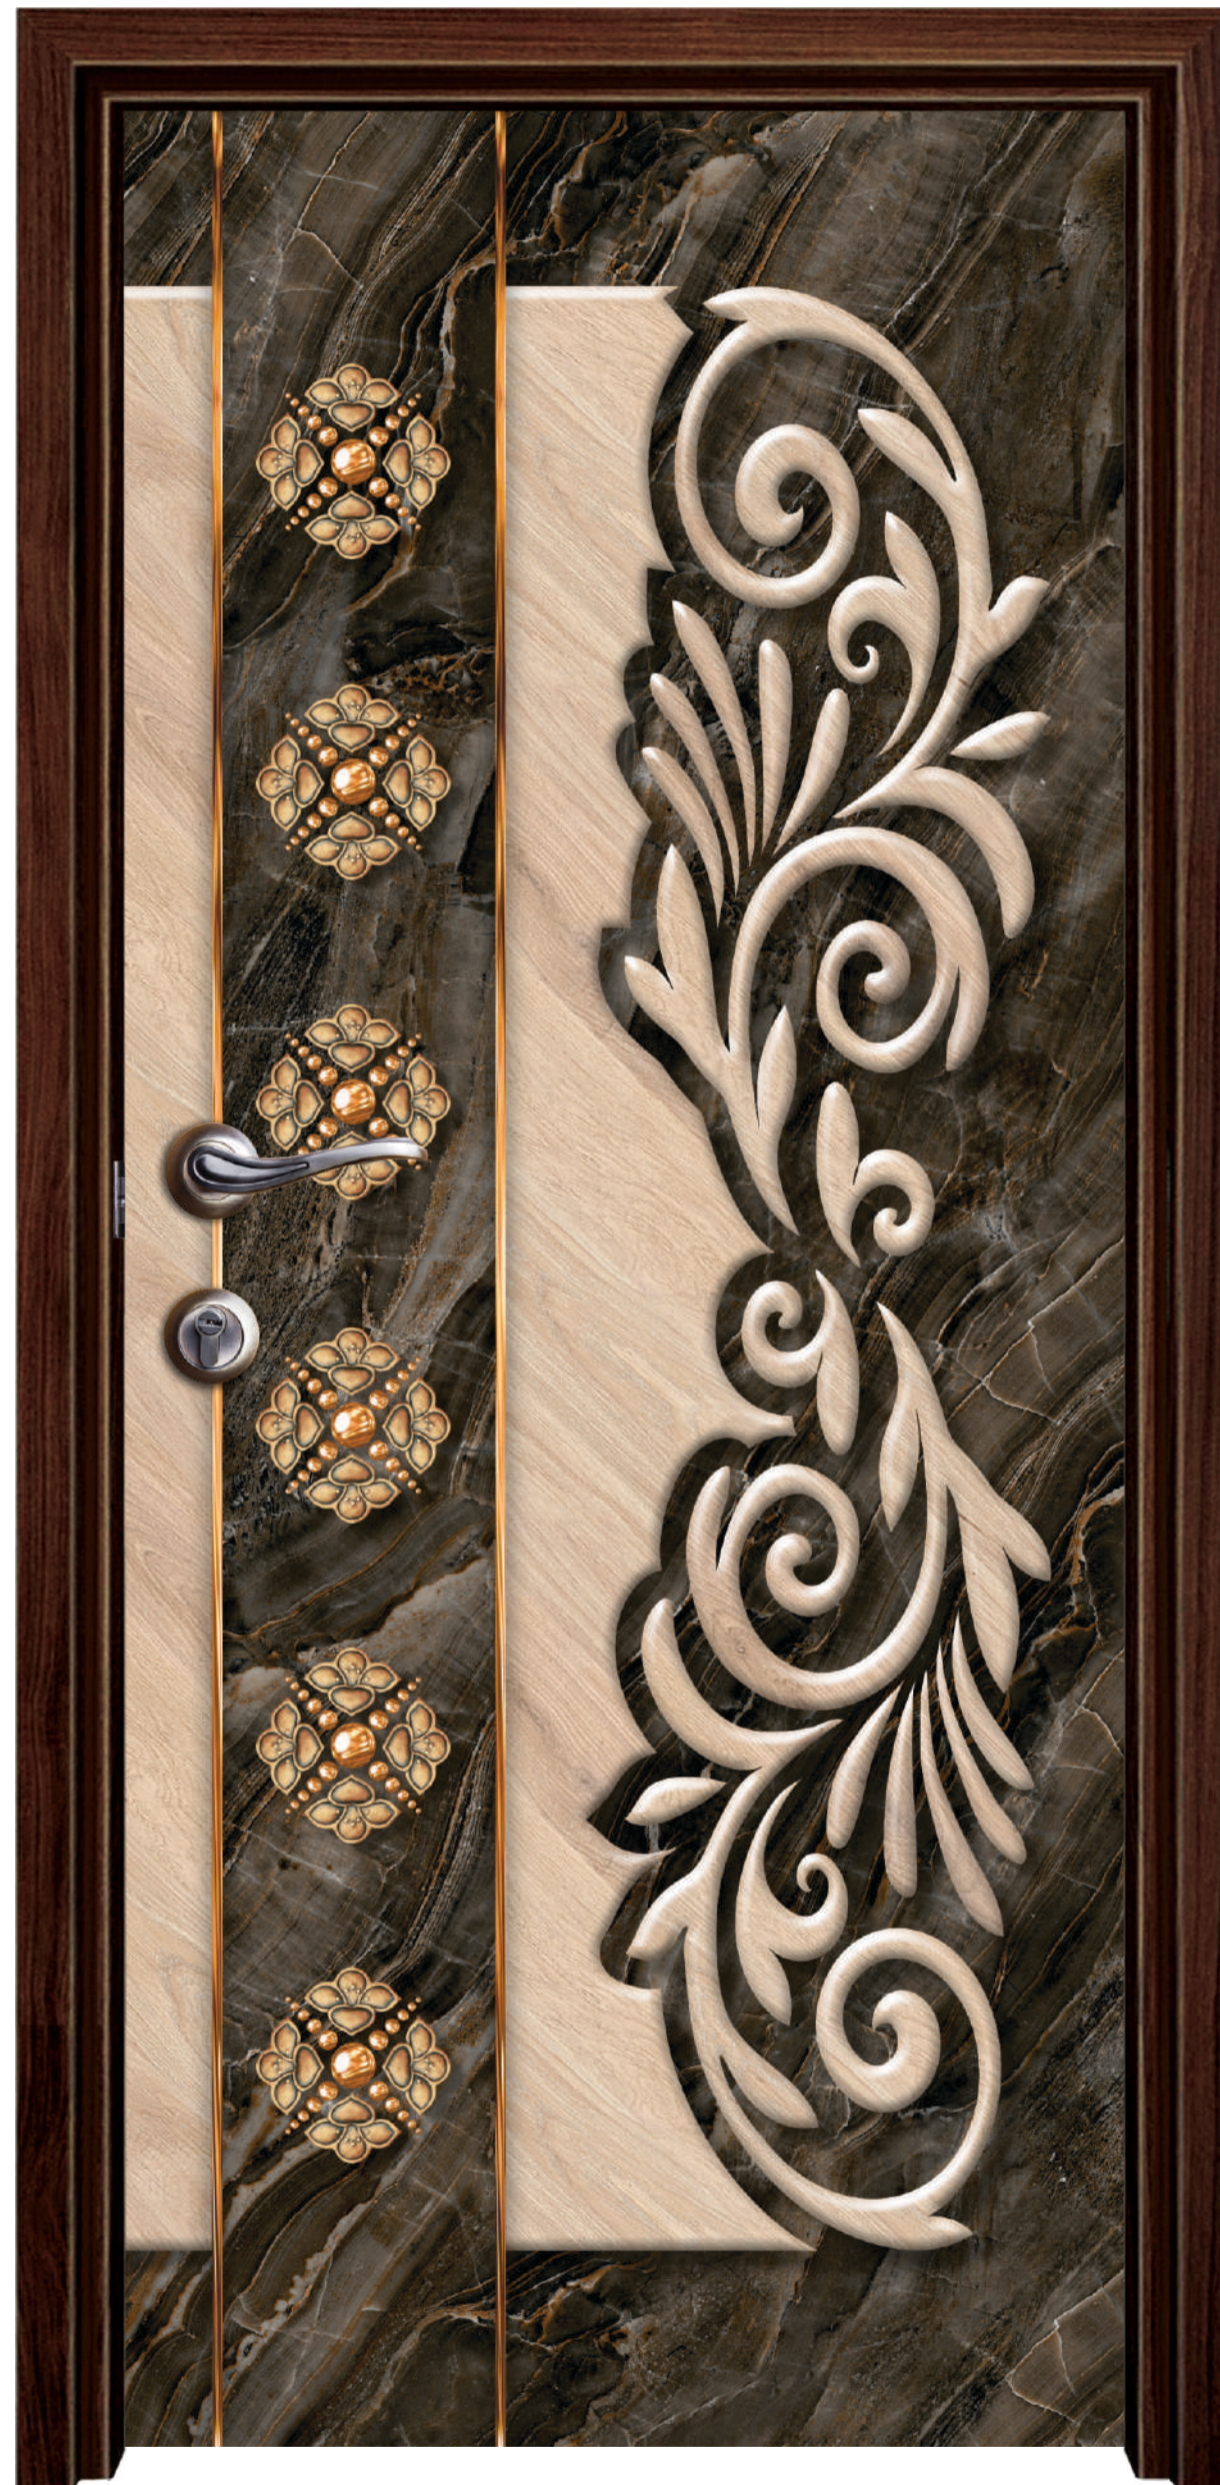

Anti Fungal & Bacteria

Digital Entrance Gateway

Color Fitness

Wide Range

Carpenter Friendly

Anti Fungal & Bacteria

D - 531

8 Ft. x 4 Ft. / 7 Ft. x 3.25 Ft.