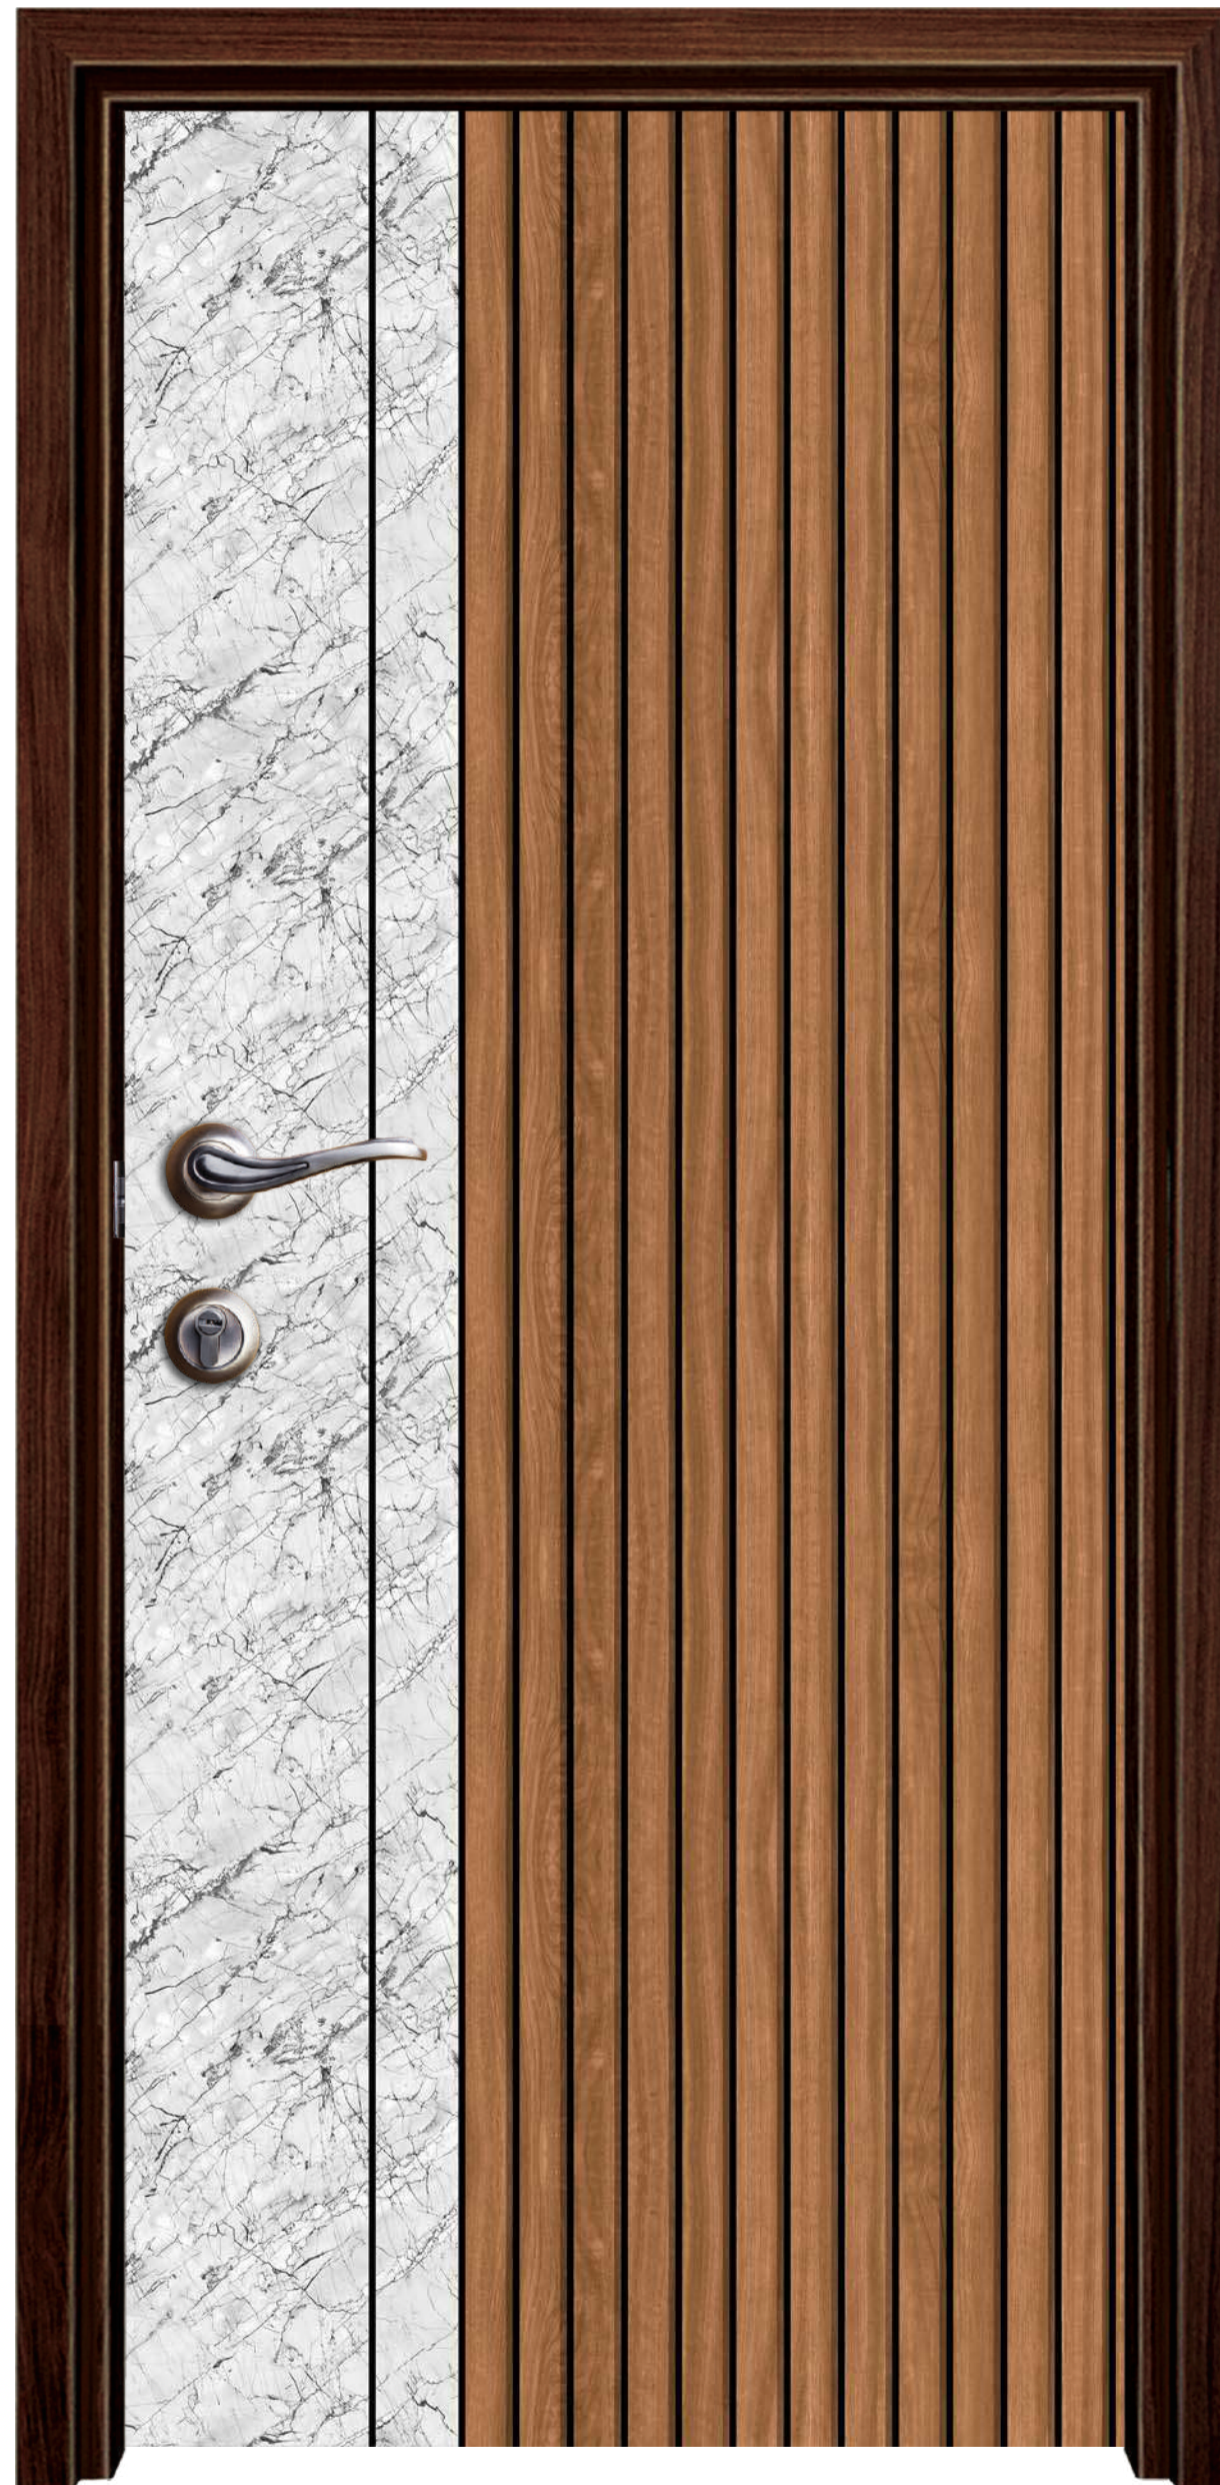

Color Fitness

Wide Range

Carpenter Friendly

Anti Fungal & Bacteria

H - 67

8 Ft. x 4 Ft. / 7 Ft. x 3.25 Ft.

*Colours may vary due to printing limitation

H - 64